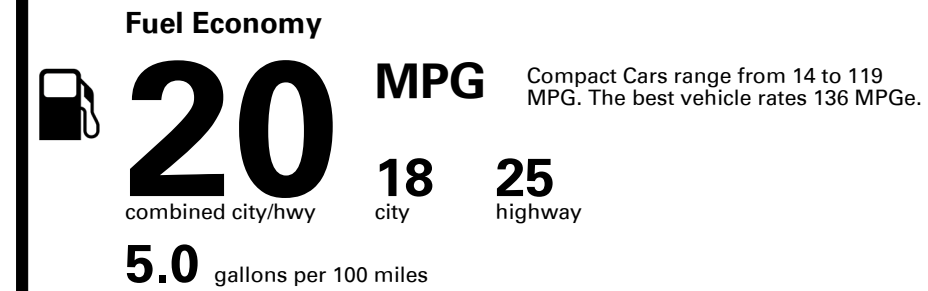

## EPA DOT Fuel Economy and Environment

Gasoline Vehicle

**You spend \$4,250**  
 more in fuel costs over 5 years compared to the average new vehicle.

**Annual fuel cost \$2,250**

**Fuel Economy & Greenhouse Gas Rating** (tailpipe only)