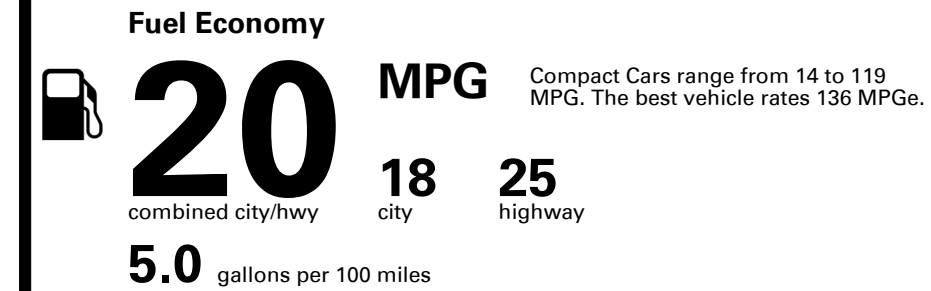

## EPA DOT Fuel Economy and Environment

Gasoline Vehicle

**You spend \$4,250**  
more in fuel costs over 5 years compared to the average new vehicle.

**Annual fuel cost \$2,250**

**Fuel Economy & Greenhouse Gas Rating** (tailpipe only)