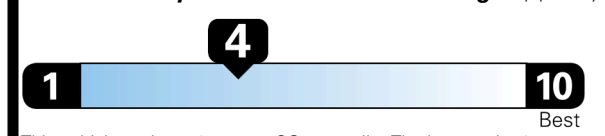

Fuel Economy & Greenhouse Gas Rating (tailpipe only)