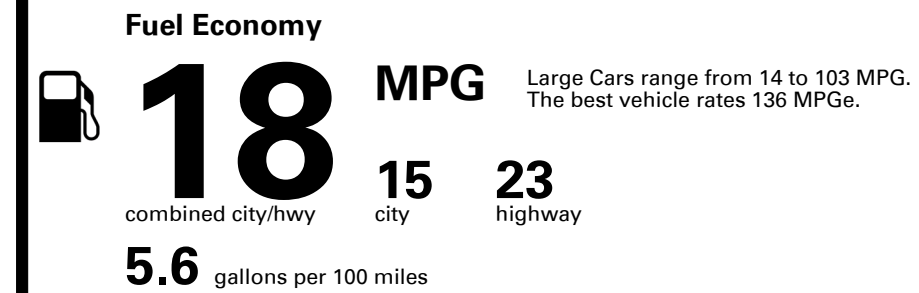

TOTAL PRICE: \$60,845.00

39 A 2409CGLOVI

EMISSIONS:
This vehicle is certified to meet emission requirements in all 50 states

EPA DOT Fuel Economy and Environment

Gasoline Vehicle

You spend \$5,500
more in fuel costs over 5 years compared to the average new vehicle.

Annual fuel cost \$2,500

Fuel Economy & Greenhouse Gas Rating (tailpipe only)

Smog Rating (tailpipe only)

This vehicle emits 503 grams CO₂ per mile. The best emits 0 grams per mile (tailpipe only). Producing and distributing fuel also create emissions; learn more at fueleconomy.gov.